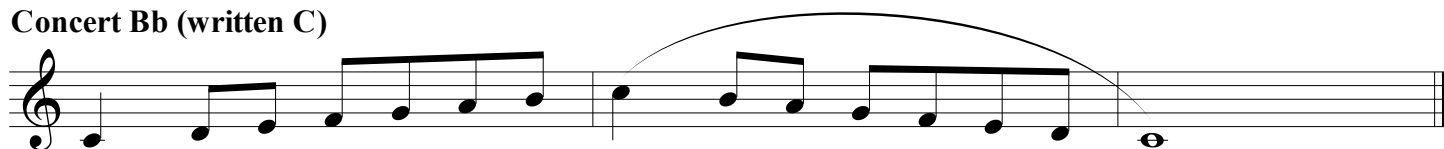

Tenor Sax ATSSB Region 5 Middle School Scales 2018

Concert Bb (written C)

Concert Eb (written F)

Concert Ab (written Bb)

Concert Db (written Eb)

Concert F (written G)

Concert C (written D)

Concert G (written A)